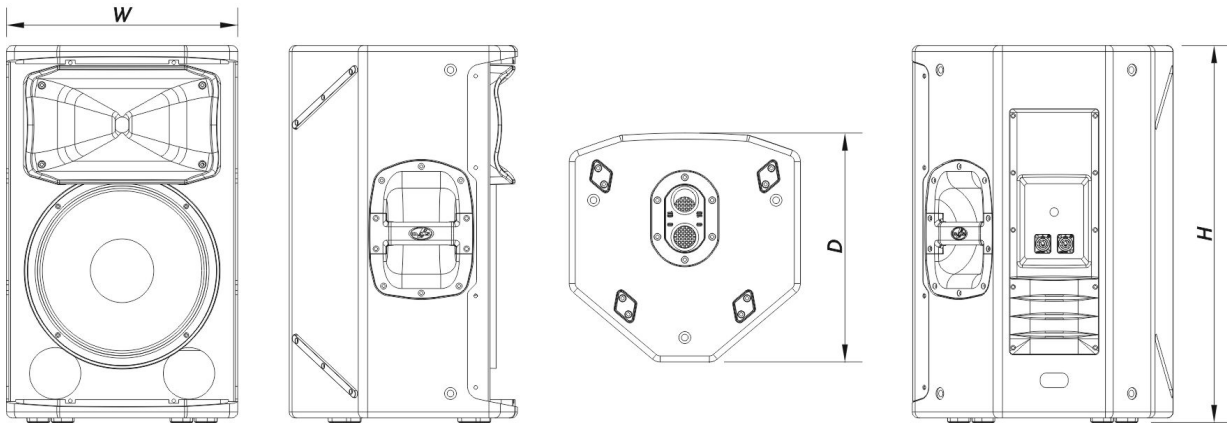

Net Weight 20,5 kg (45,2 lb)

Components

LF Driver	12F
HF Driver	M-28
Horn/Waveguide	BC-95

Shipping

Carton Dimensions (H x W x D)	720 x 456 x 456 mm 28,4 x 18,0 x 18,0 in
Shipping Weight	22,5 kg (49,6 lb)

DIMENSIONS

ORDERING INFORMATION

Model	Description	P/N
System		
VANTEC-12		10431090

VANTEC 12

DAS Audio Group, S.L. - C/ Islas Baleares 24 - 46988
Fuente del Jarro - Valencia - Spain - Tel. +34961340860
Updated (DD/MM/YYYY): 18/12/2023